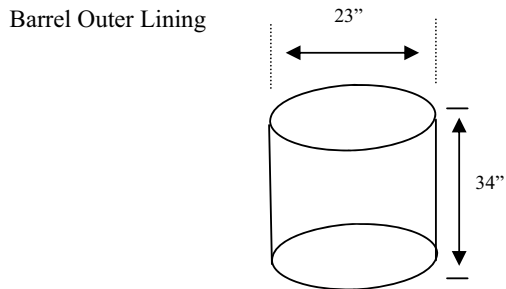

Tank Number 10640