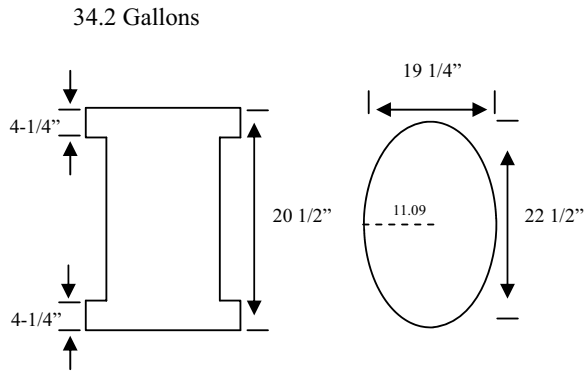

WATER TANKS

Tank Number 10620