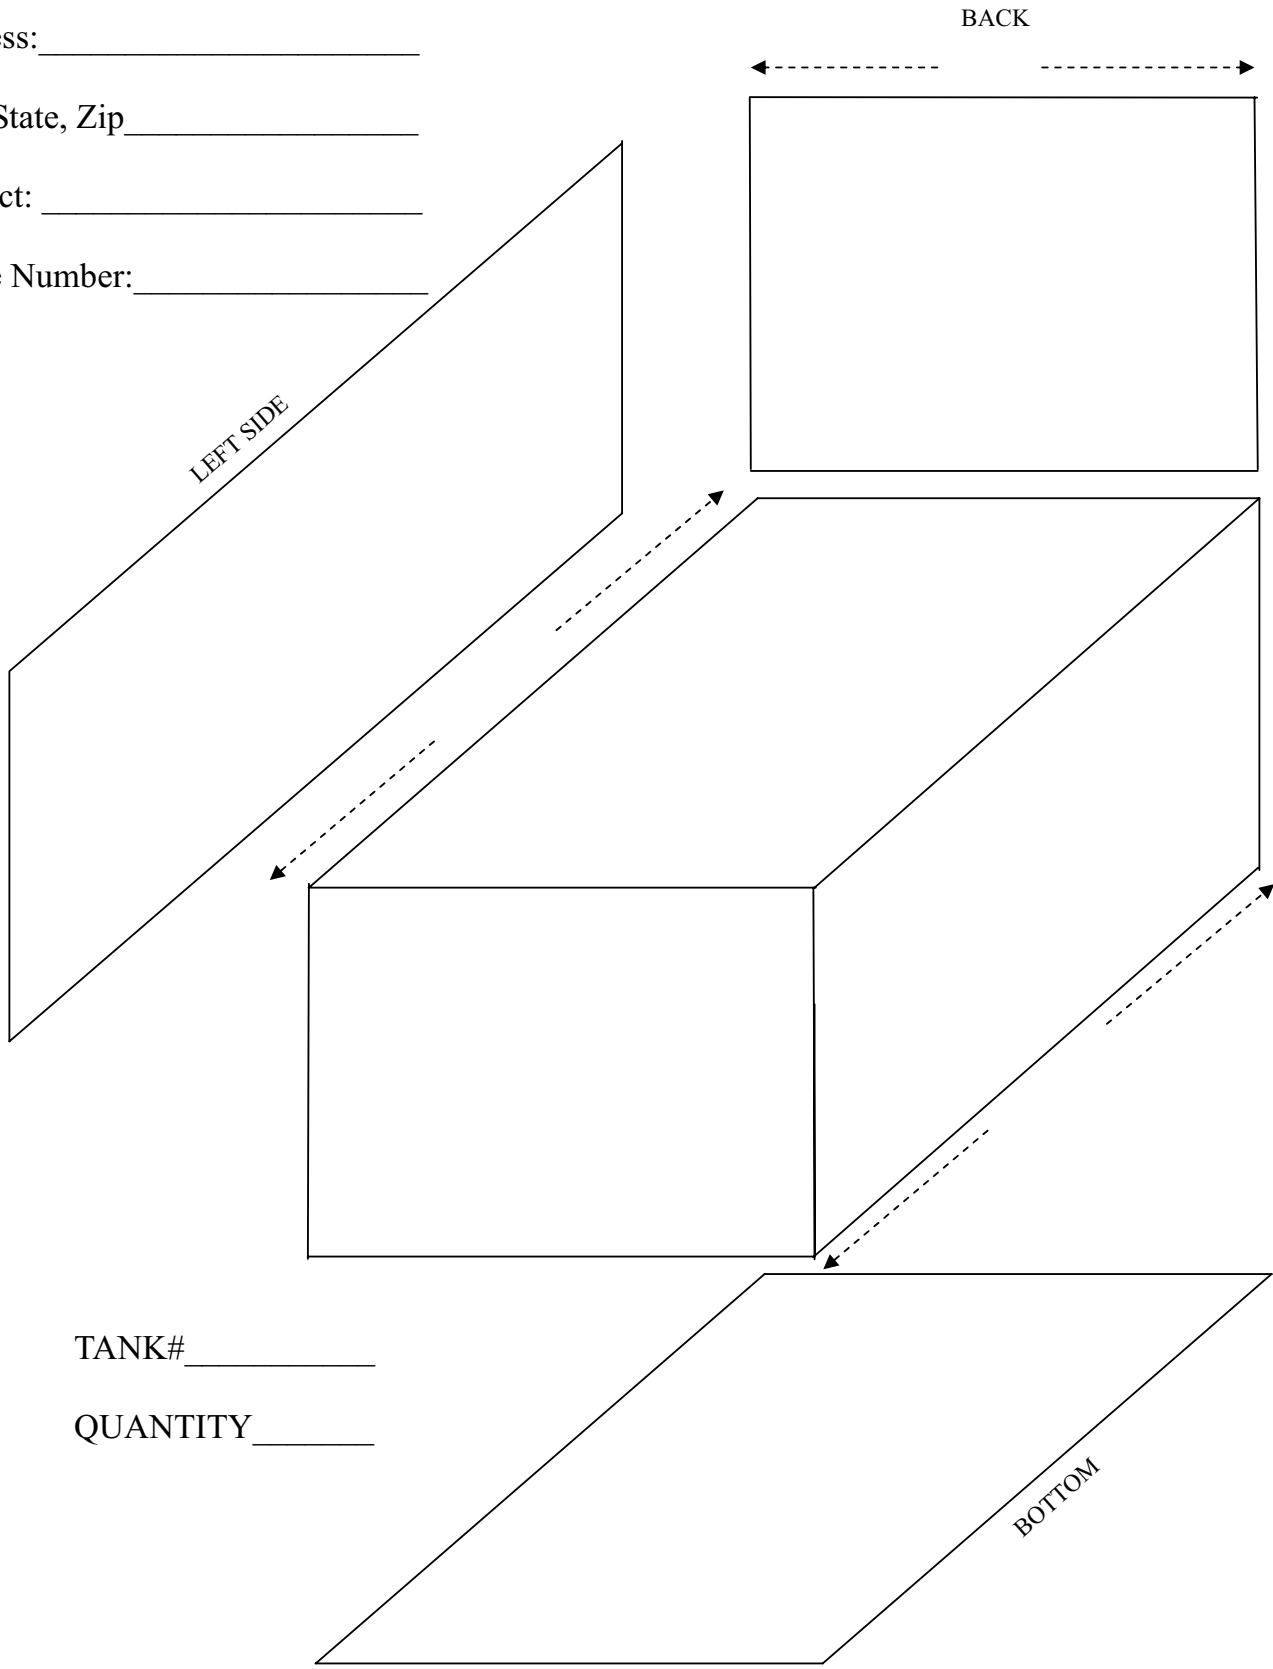

Customer: _____

Address: _____

City, State, Zip _____

Contact: _____

Phone Number: _____

TANK# _____

QUANTITY _____