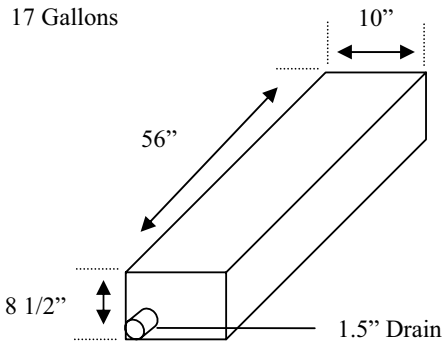

HOLDING TANKS

Tank Number 20005