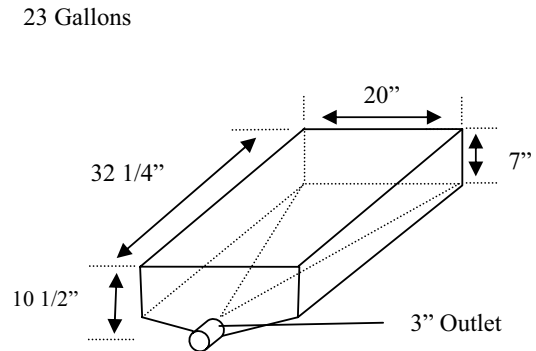

Tank Number 20010