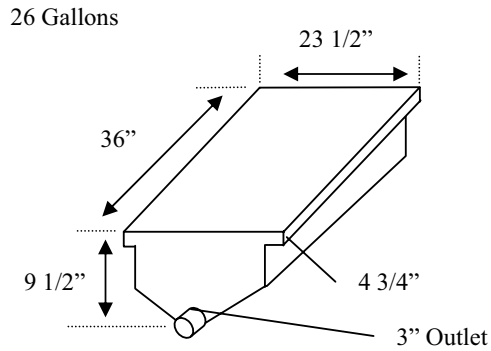

Tank Number 20015